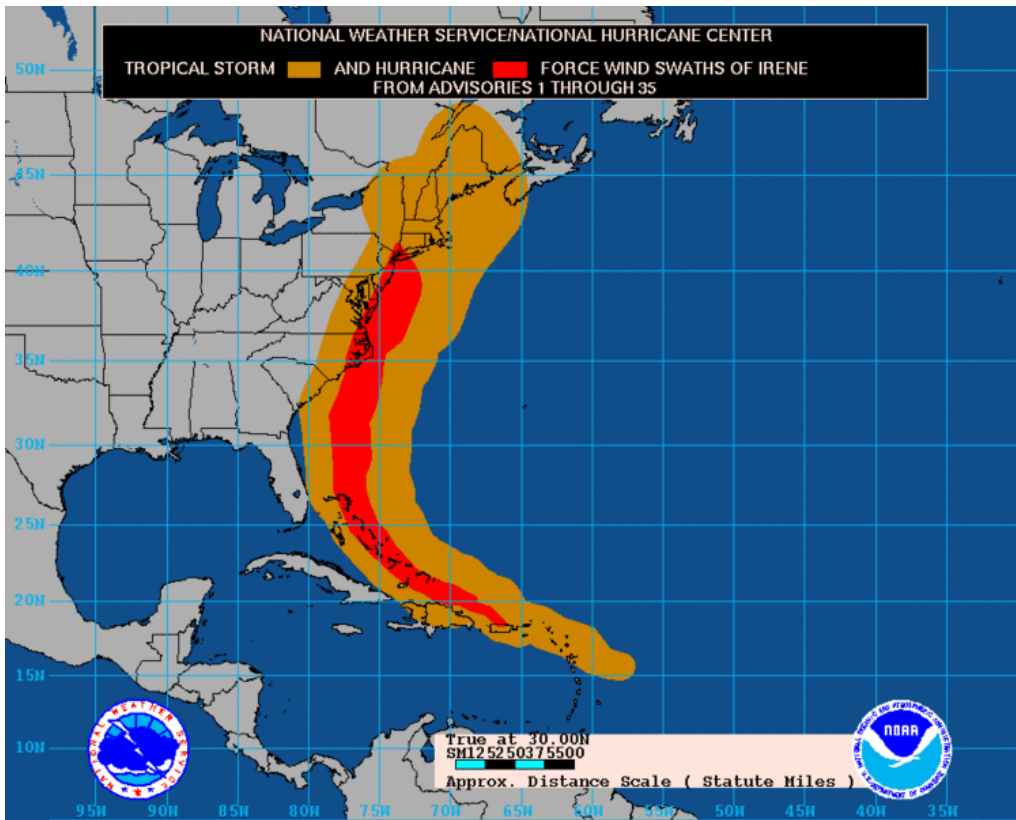

Left to Right: Boarded Up House and "Hurricane Evacuation Route" Sign, Rye, New York

Marshall's Message to Irene, Mamaroneck, New York

Taped Up Windows, Futterman's Stationery Store, Larchmont, New York

Hurricane Irene Satellite and Radar Images + Maps:

Satellite Image of Hurricane Irene over the Bahamas – August 24, 2011 [NASA]

View from the International Space Station – August 24, 2011 [NASA]

Map of Hurricane Irene's Path