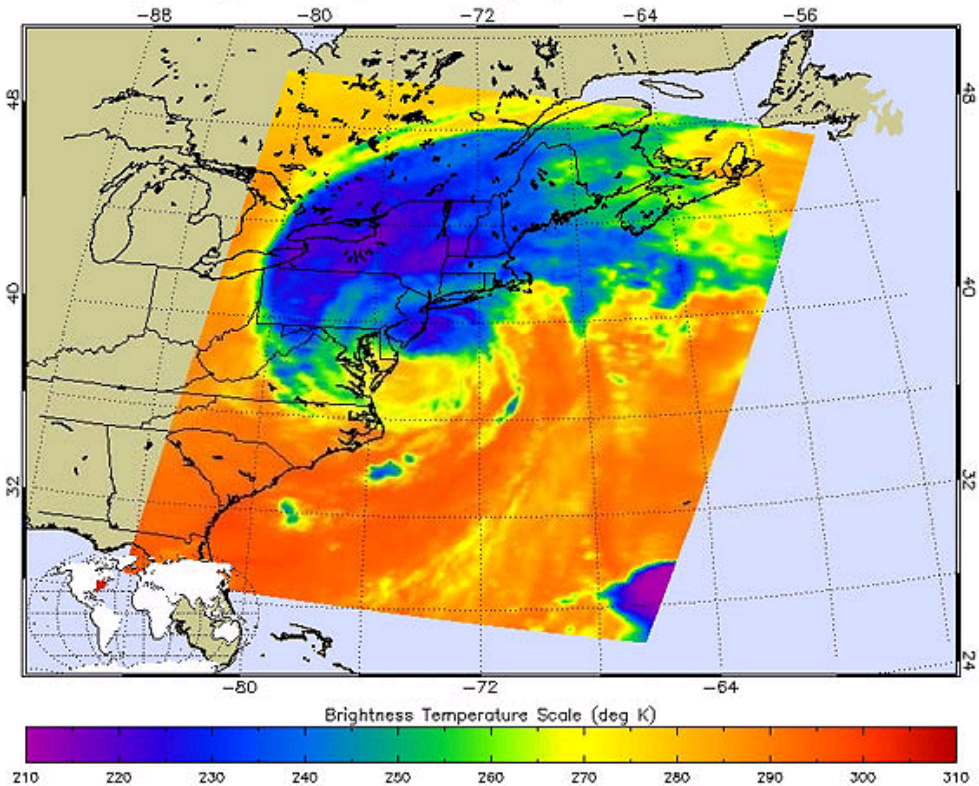

AIRS Level-1B Quick Browse Image

12.047 μm Brightness Temperature Aug 28, 2011 06:47:24 UTC Granule 068

Granule Id -- AIRS.2011.08.28.068.L1B.AIRS_Red.v5.0.14.0.R11240043348.hdf

[NASA]