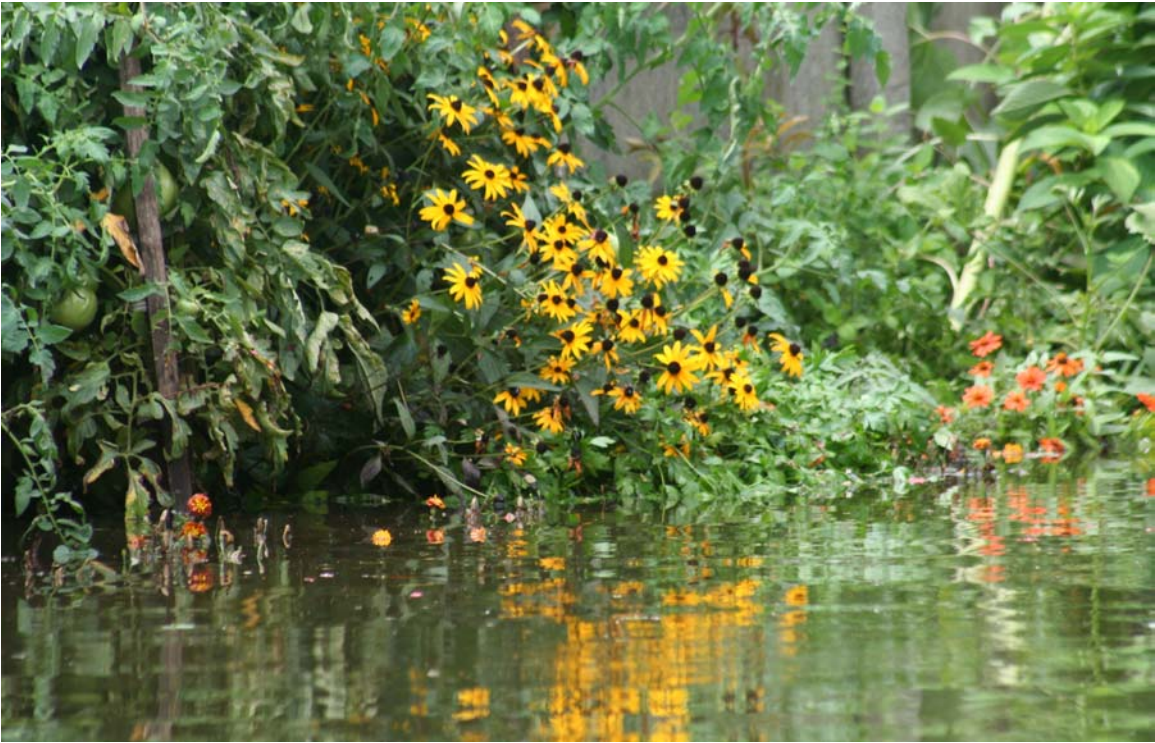

August 28, 2011

Waverly Avenue, Mamaroneck, New York

Waverly Avenue, Mamaroneck, New York

Waverly Avenue, Mamaroneck, New York

Waverly Avenue, Mamaroneck, New York

Storm Surge and Flooding cont'd:

August 28, 2011