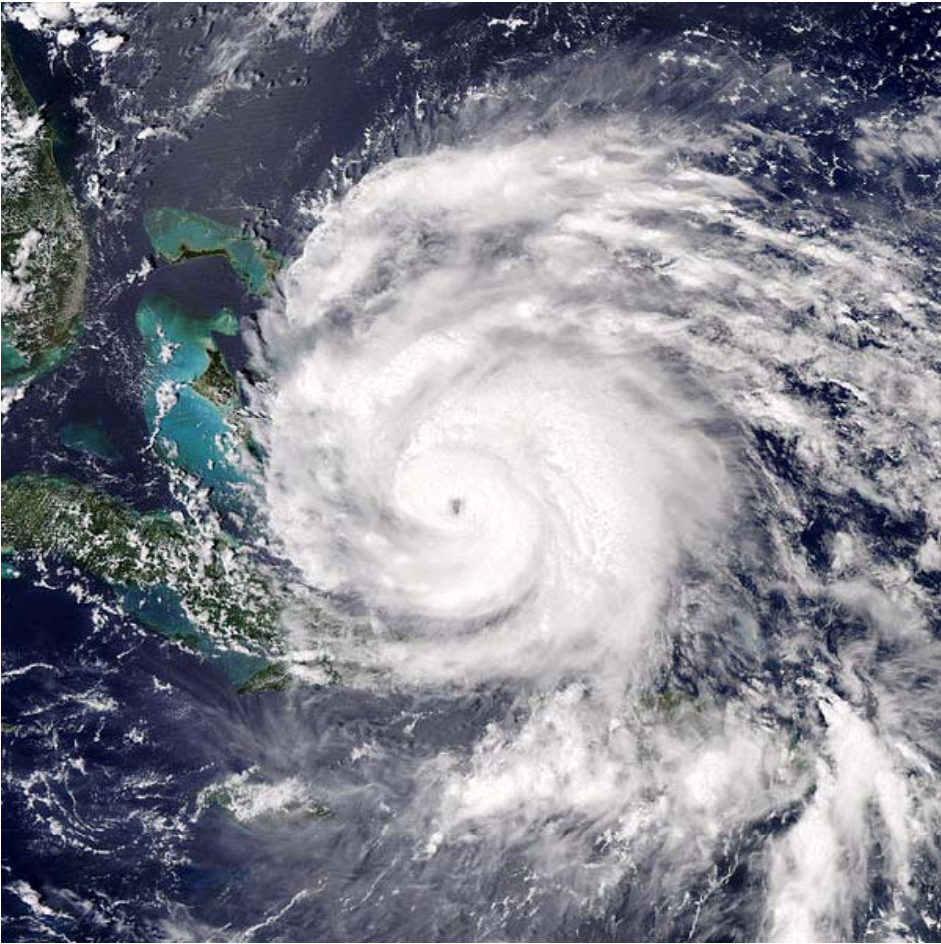

Left to Right: Boarded Up House and "Hurricane Evacuation Route" Sign, Rye, New York

Marshall's Message to Irene, Mamaroneck, New York

Taped Up Windows, Futterman's Stationery Store, Larchmont, New York

Hurricane Irene Satellite and Radar Images + Maps:

Satellite Image of Hurricane Irene over the Bahamas – August 24, 2011 [NASA]

View from the International Space Station – August 24, 2011 [NASA]

Map of Hurricane Irene's Path